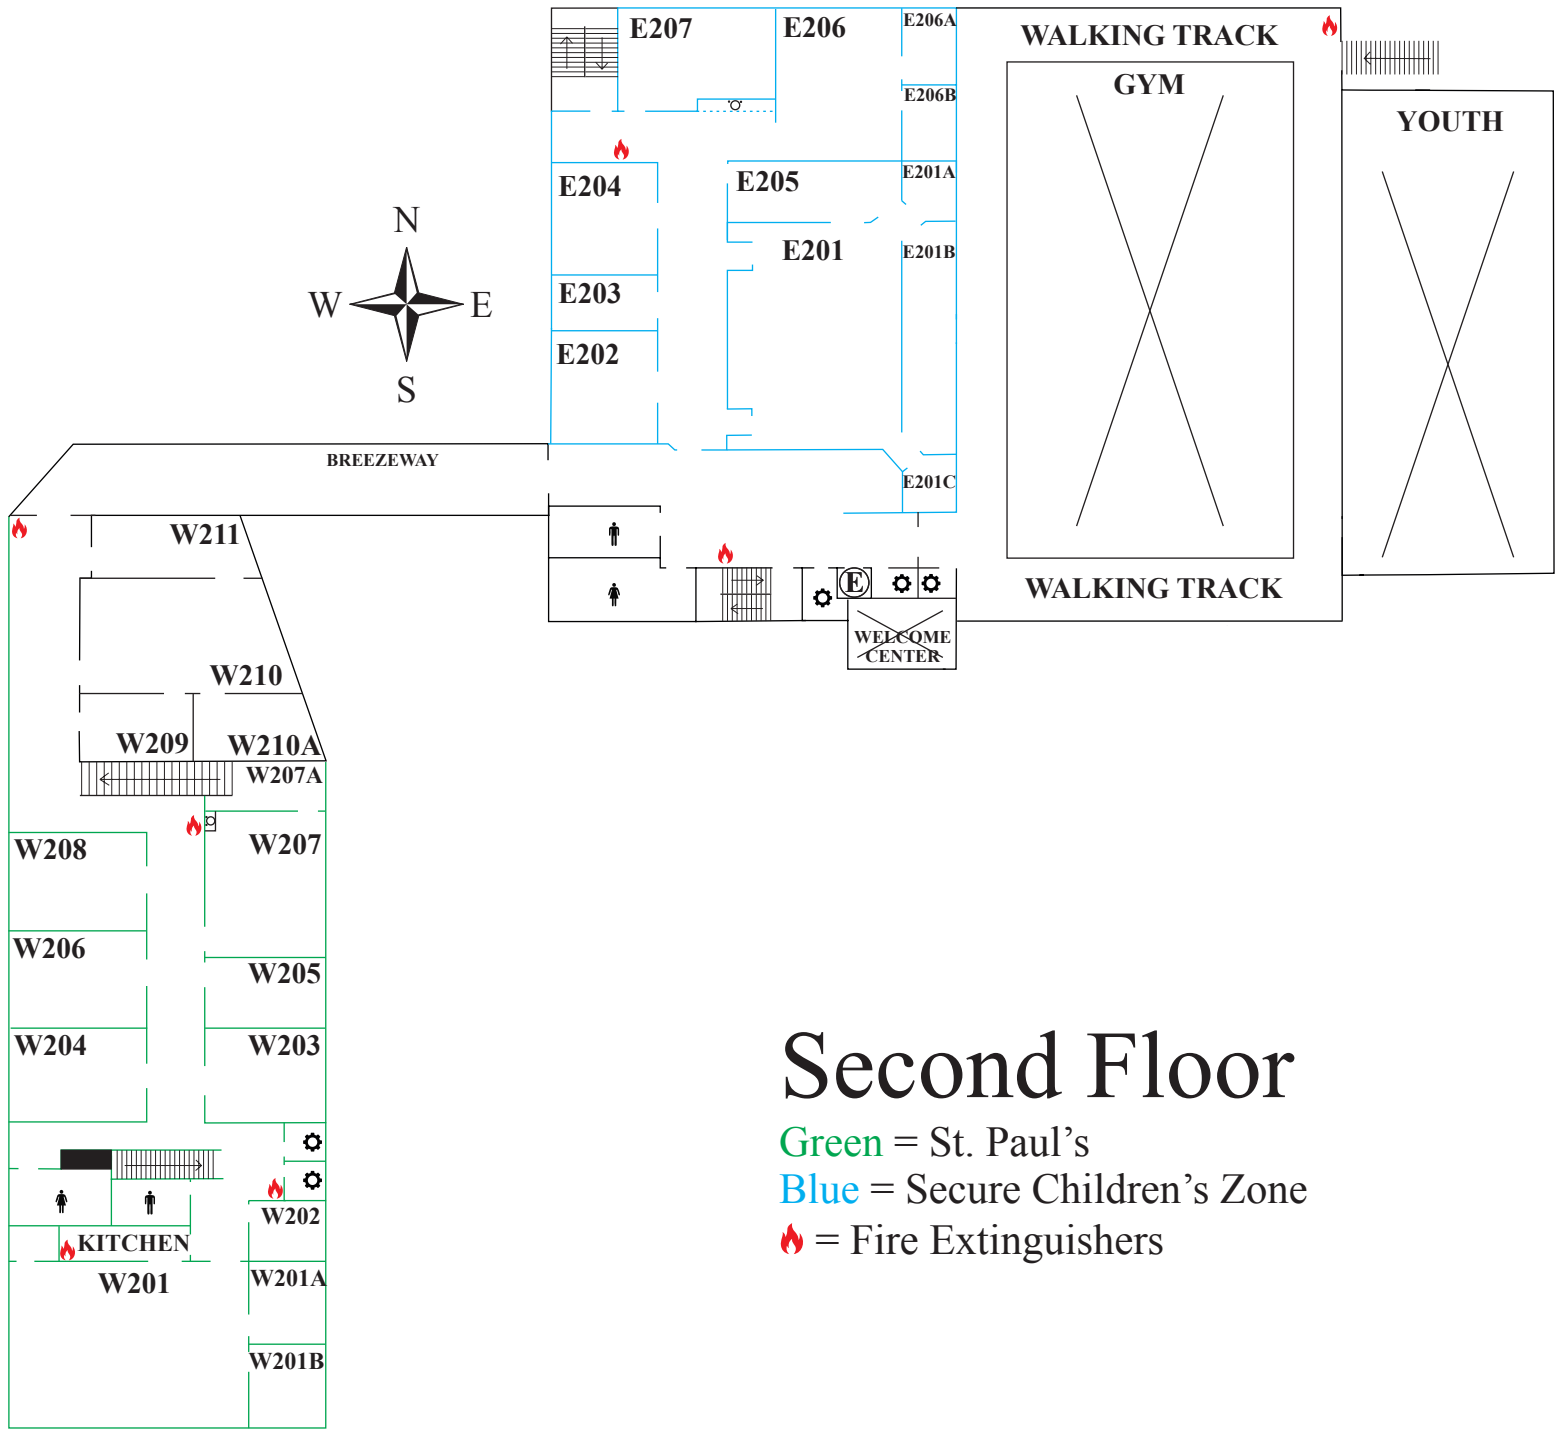

Santa Fe Avenue

# First Floor

- Green = Sanctuary
- Orange = Office Suite
- Blue = Secure Nursery Zone
- 🔥 = Fire Extinguishers

Santa Fe Avenue

# Second Floor

Green = St. Paul's  
Blue = Secure Children's Zone  
🔥 = Fire Extinguishers